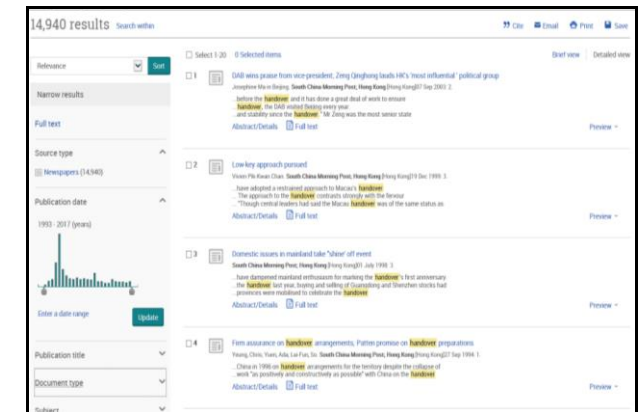

International Newsstream: South China Morning Post 包含 1993 年至今《南華早報》的所有新聞內容，包括最新一份報章的新聞內容。讀者除可按出版日期閱覽全文內容外，還可利用全文檢索功能搜尋不同主題。

Searching

Basic Search

1. Type in keywords in the search field;

2. Click **Search** to search.

Advanced Search

1. Click Advanced Search;
2. Type in keywords in the multiple query boxes;
3. Limit the results by Publication date; or providing terms of Organization, Person, Location, etc.;
4. Click Search and a list of articles matching your search appears.

Browse Specific Issue

Viewing & Refining Search Results

1. Refine the search results by Publication date, Subject, Company/organization, Location, Person, etc.;
2. Select the suitable article. Click to view the full text of the article.